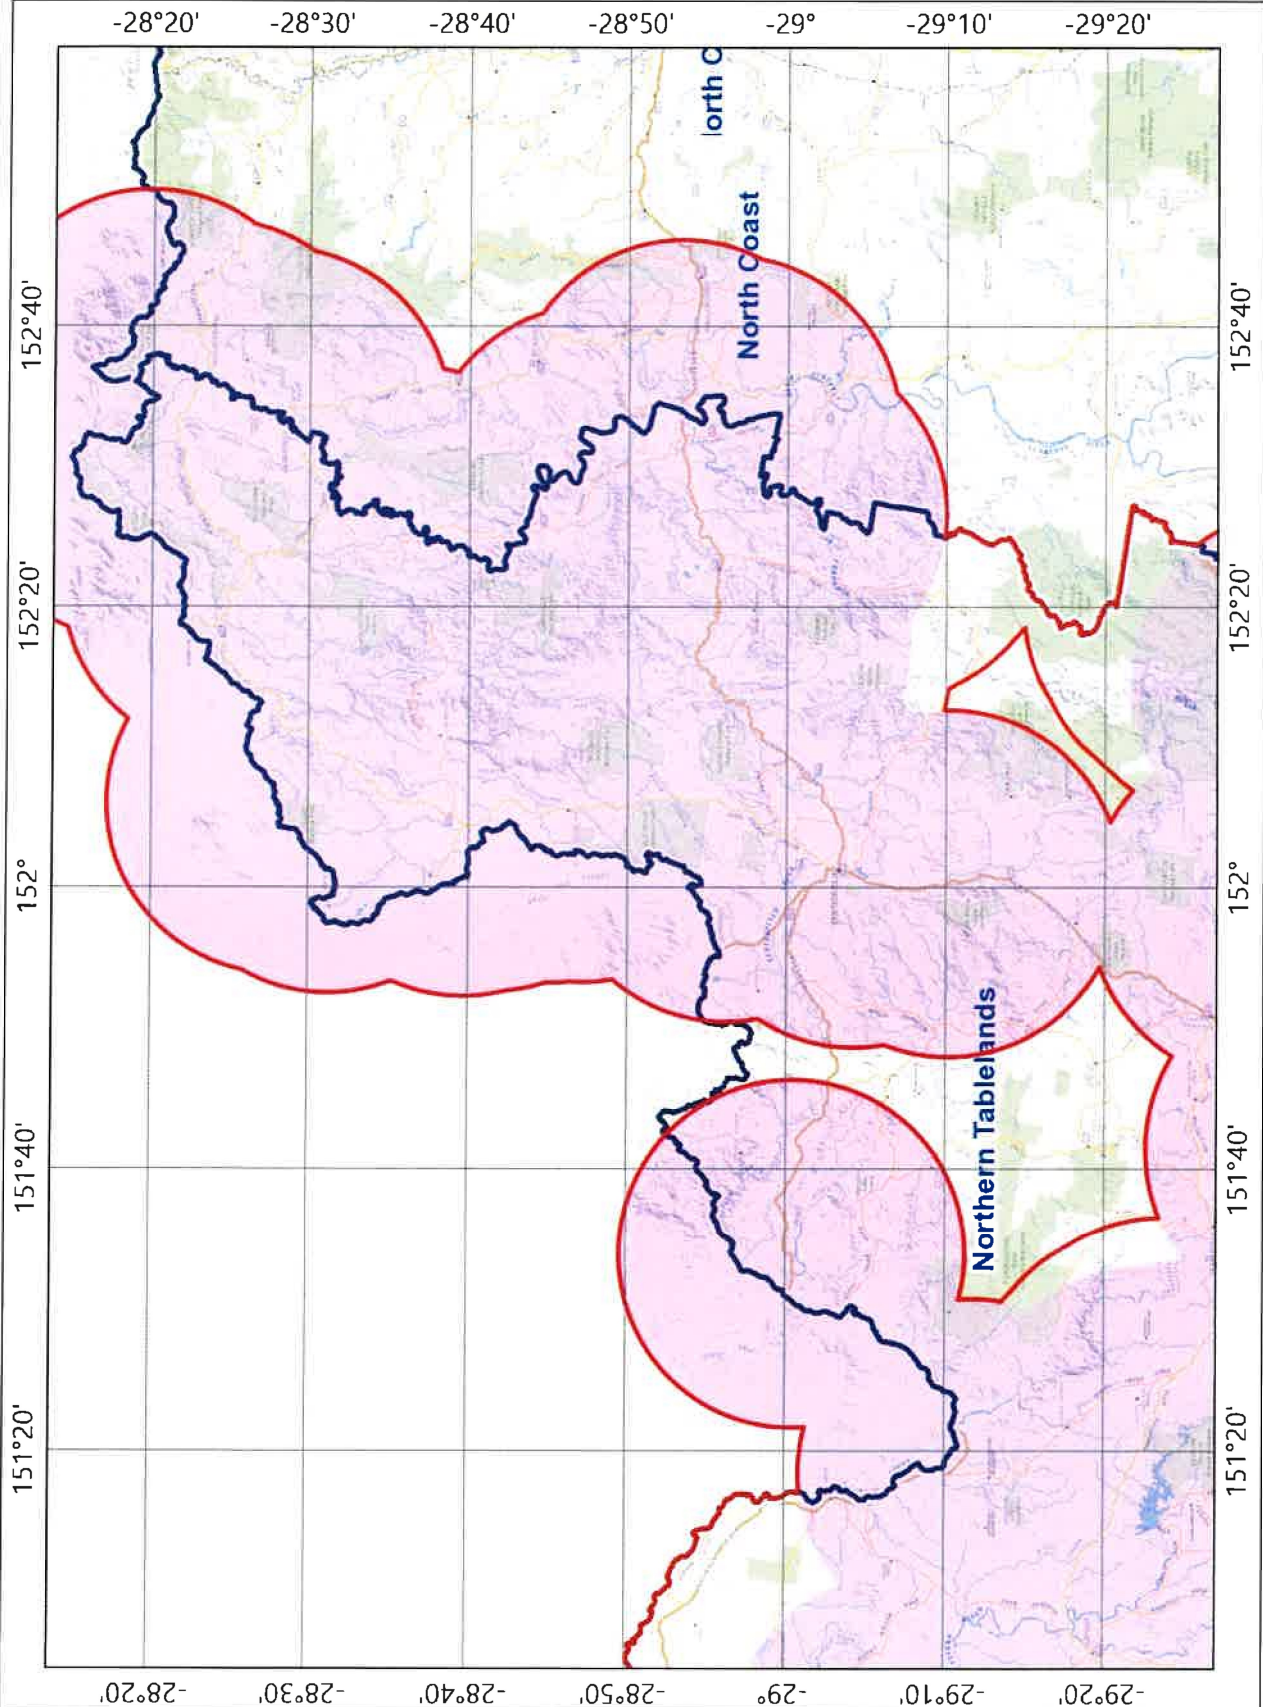

GBLC Cool Country Koala project

Legend

- Local Land Services
- Local Government Areas

Location

Notes

Eligible koala areas are **INSIDE** the red boundary

Local Land Services

PO Box 2105
Dubbo NSW 2830
www.lis.nsw.gov.au

50.8

25.0

0

Kilometers

50.8

This product is for informational purposes and may not have been prepared for, or be suitable for legal, engineering, or surveying purposes. Users of this information should review or consult the primary data and information sources to ascertain the usability of the information.

Location of proposed site(s), address:

Lot & DP:

Project design (*mud map can be drawn up on another sheet of paper*):

Style of planting block, corridor or infill:

Length of fencing proposed (kms):

Number of trees required: